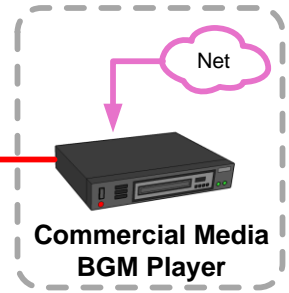

SMALL RETAIL BOUTIQUE BACK GROUND MUSIC SYSTEM

AA35G Mixer Amp

TO PHONE SYSTEM MUSIC ON HOLD INPUT

Zone 2 – Line Level Out

- LINE COLOR KEY**
- LINE LEVEL AUDIO SIGNAL
 - LOUDSPEAKER LEVEL
 - CONTROL / NETWORK SIGNAL
 - MIC LEVEL AUDIO SIGNAL
 - VIDEO
 - GROUND
 - 120V