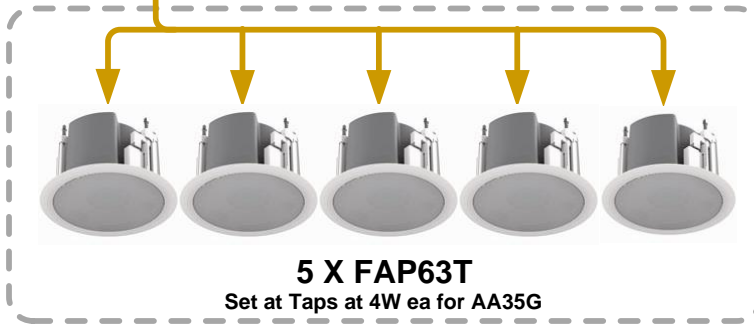

SMALL RETAIL BOUTIQUE BACK GROUND MUSIC SYSTEM

AA35G Mixer Amp

TO PHONE SYSTEM MUSIC ON HOLD INPUT

Zone 2 – Line Level Out

- LINE COLOR KEY**
- LINE LEVEL AUDIO SIGNAL
 - LOUDSPEAKER LEVEL
 - CONTROL / NETWORK SIGNAL
 - MIC LEVEL AUDIO SIGNAL
 - VIDEO
 - GROUND
 - 120V