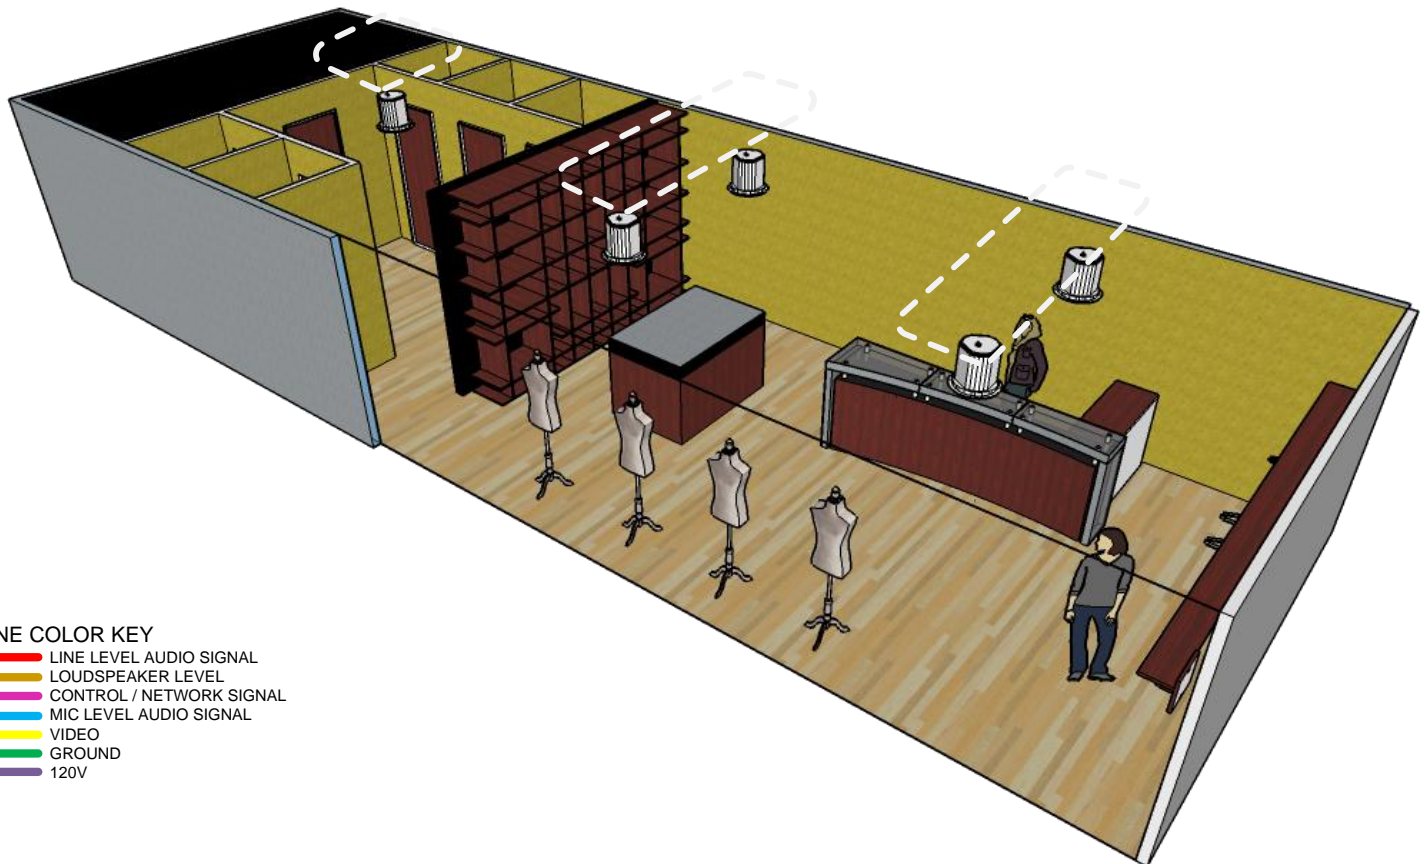

SMALL RETAIL BOUTIQUE BACK GROUND MUSIC SYSTEM

AA35G Mixer Amp

TO PHONE SYSTEM MUSIC ON HOLD INPUT

Zone 2 – Line Level Out

- LINE COLOR KEY**
- LINE LEVEL AUDIO SIGNAL
 - LOUDSPEAKER LEVEL
 - CONTROL / NETWORK SIGNAL
 - MIC LEVEL AUDIO SIGNAL
 - VIDEO
 - GROUND
 - 120V