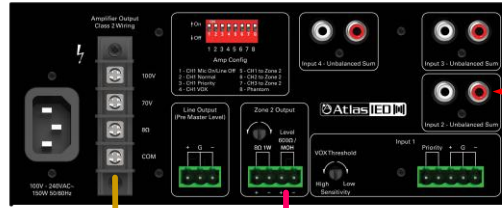

SMALL RETAIL BOUTIQUE BACK GROUND MUSIC SYSTEM

AA35G Mixer Amp

TO PHONE SYSTEM MUSIC ON HOLD INPUT

Zone 2 – Line Level Out

- LINE COLOR KEY**
- LINE LEVEL AUDIO SIGNAL
 - LOUDSPEAKER LEVEL
 - CONTROL / NETWORK SIGNAL
 - MIC LEVEL AUDIO SIGNAL
 - VIDEO
 - GROUND
 - 120V