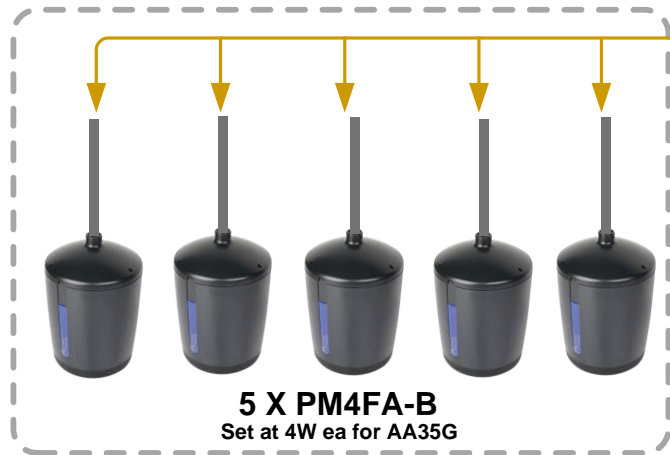

COFFEE SHOP SOUND SYSTEM WITH VOICE PAGE AND MUSIC ON HOLD

AA35G Mixer Amp

Set Chan 2 dip switch #6 routing to Zone 2

Adjust VOX

Zone 2-Line Level Out

TO PHONE SYSTEM MUSIC ON HOLD INPUT

5 X PM4FA-B
Set at 4W ea for AA35G

- LINE COLOR KEY**
- LINE LEVEL AUDIO SIGNAL
 - LOUDSPEAKER LEVEL
 - CONTROL / NETWORK SIGNAL
 - MIC LEVEL AUDIO SIGNAL
 - VIDEO
 - GROUND
 - 120V