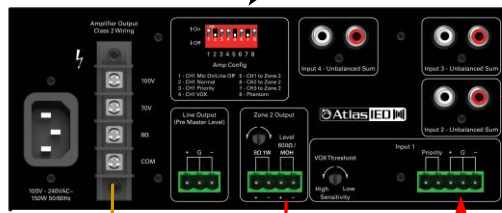

COFFEE SHOP SOUND SYSTEM WITH VOICE PAGE AND MUSIC ON HOLD

AA35G Mixer Amp

Set Chan 2 dip switch #6 routing to Zone 2

Adjust VOX

Zone 2-Line Level Out

TO PHONE SYSTEM MUSIC ON HOLD INPUT

5 X PM4FA-B
Set at 4W ea for AA35G

- LINE COLOR KEY**
- LINE LEVEL AUDIO SIGNAL
 - LOUDSPEAKER LEVEL
 - CONTROL / NETWORK SIGNAL
 - MIC LEVEL AUDIO SIGNAL
 - VIDEO
 - GROUND
 - 120V