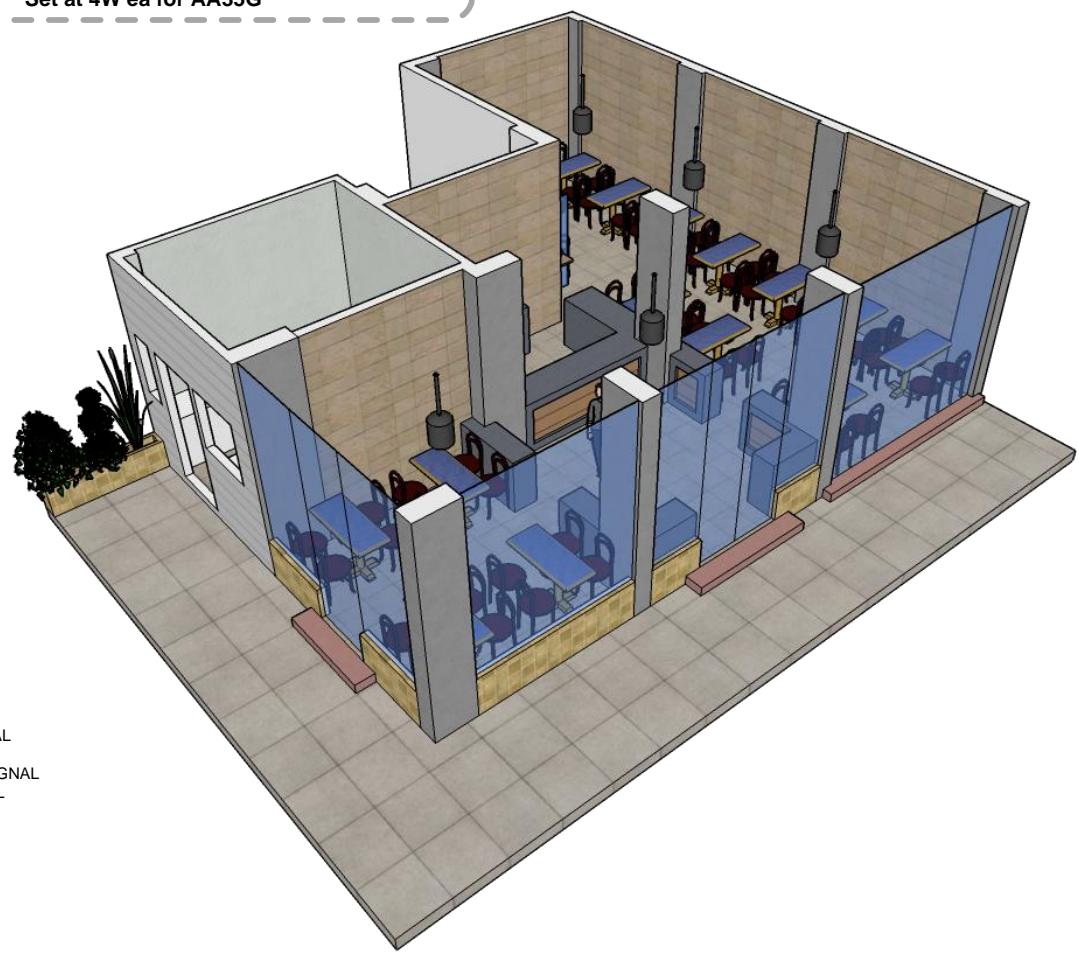

COFFEE SHOP SOUND SYSTEM WITH VOICE PAGE AND MUSIC ON HOLD

AA35G Mixer Amp

Set Chan 2 dip switch #6 routing to Zone 2

Adjust VOX

Zone 2-Line Level Out

TO PHONE SYSTEM MUSIC ON HOLD INPUT

5 X PM4FA-B
Set at 4W ea for AA35G

- LINE COLOR KEY**
- LINE LEVEL AUDIO SIGNAL
 - LOUDSPEAKER LEVEL
 - CONTROL / NETWORK SIGNAL
 - MIC LEVEL AUDIO SIGNAL
 - VIDEO
 - GROUND
 - 120V