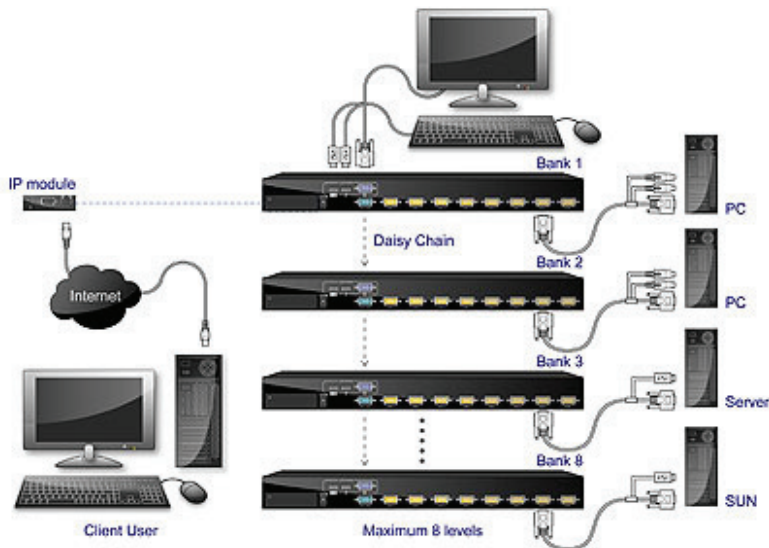

MMK-IPM

IP Module for MMK-KVM8

Atlas Solutions

The MMK-IPM switch redirects local keyboard, mouse and video data to a remote administration console. It allows you to control one or many computers locally at the server site or remotely via the Internet using a standard browser. You can securely gain BIOS level access to systems for maintenance, support, or failure recovery over the Internet. Communication is secure via SSL encryption. Use in conjunction with a MMK-KVM8 switch for multiple-server access.