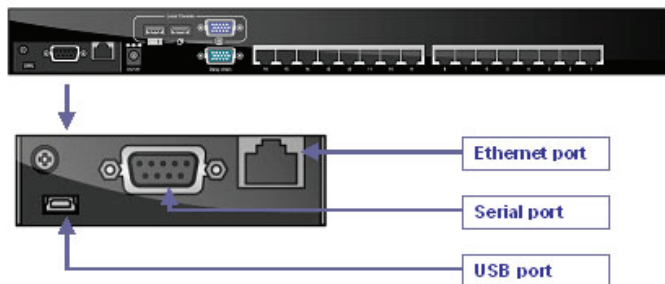

MMK-IPM

IP Module for MMK-KVM8

Atlas Solutions

The MMK-IPM switch redirects local keyboard, mouse and video data to a remote administration console. It allows you to control one or many computers locally at the server site or remotely via the Internet using a standard browser. You can securely gain BIOS level access to systems for maintenance, support, or failure recovery over the Internet. Communication is secure via SSL encryption. Use in conjunction with a MMK-KVM8 switch for multiple-server access.